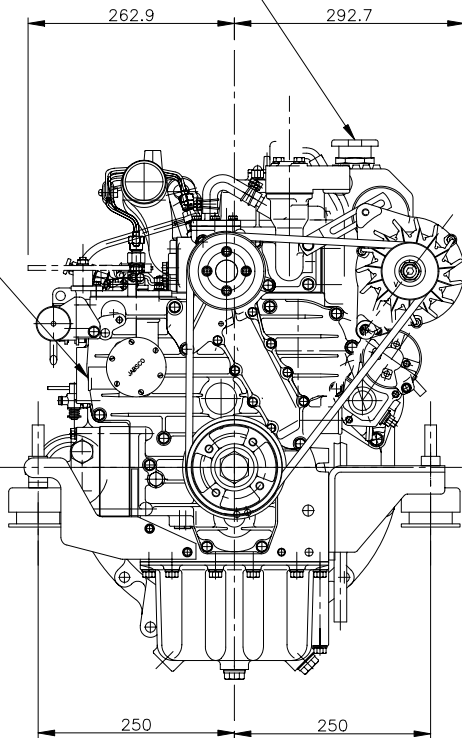

Filler Cap.

Oil Filler Cap.

Fuel Filter.

Sea Water Intake to suit 28mm bore hose.

Wasting Anode.

Starter Motor.

CRANKSHAFT CENTER

REV	DESCRIPTION	DATE	APP'D	DRAWN	NOTES
01					

TITLE  
BF2803 HEAT EXCHANGE  
WITH A HBW250 GEARBOX

DIMENSIONS IN MM (INCH)  $\varnothing$   $\nabla$   
DO NOT SCALE

**BETA MARINE**

TEL: (01453) 835282

FAX: (01453) 835284

BETA MARINE LTD,  
MERRETT'S MILLS,  
BATH ROAD,  
SOUTH WOODCHESTER,  
STROUD, GLOS. GL5 5EU

DRAWN BY:-  
TW  
CHECKED BY:-  
LT

SIZE  
A4  
SCALE  
NTS

DWG NO.  
100-05917

PAGE 1 of 1  
DATE 10/10/03

REV