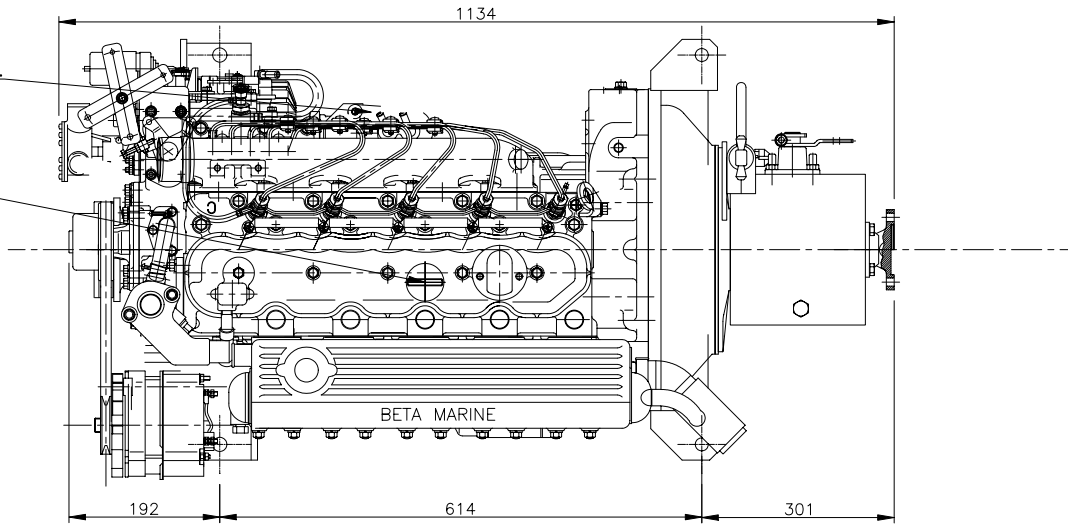

Filler Cap.

Oil Filler Cap.

Fuel Filter.

Sea Water Intake to suit 28mm bore hose.

Wasting Anode.

Starter Motor.

CRANKSHAFT CENTER

REV	DESCRIPTION	DATE	APP'D	DRAWN	NOTES
01					

TITLE  
BF2803 HEAT EXCHANGE  
WITH A HBW250 GEARBOX

DIMENSIONS IN MM (INCH)  $\varnothing$   $\nabla$   
DO NOT SCALE

**BETA MARINE**

TEL: (01453) 835282

FAX: (01453) 835284

BETA MARINE LTD,  
MERRETT'S MILLS,  
BATH ROAD,  
SOUTH WOODCHESTER,  
STROUD, GLOS. GL5 5EU

DRAWN BY:-  
TW  
CHECKED BY:-  
LT

SIZE  
A4  
SCALE  
NTS

DWG NO.  
100-05917

PAGE 1 of 1  
DATE 10/10/03

REV