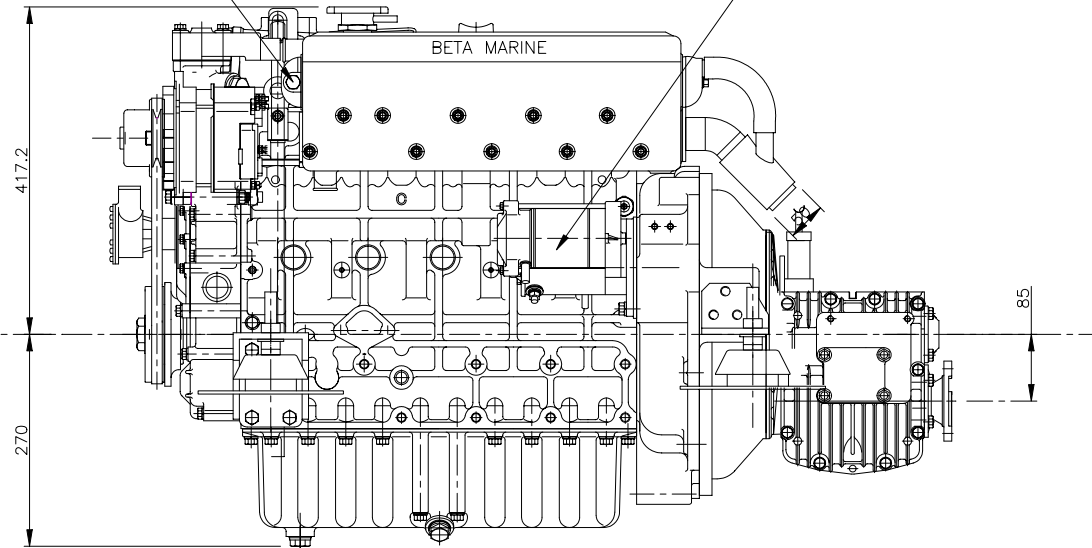

Filler Cap.

Oil Filler Cap.

Fuel Filter.

Sea Water Intake to suit 28mm bore hose.

Wasting Anode.

Starter Motor.

CRANKSHAFT CENTER

REV	DESCRIPTION	DATE	APP'D	DRAWN	NOTES
01					

TITLE  
BF2803 HEAT EXCHANGE  
WITH A HBW250 GEARBOX

DIMENSIONS IN MM (INCH)  $\varnothing$   $\nabla$   
DO NOT SCALE

**BETA MARINE**

TEL: (01453) 835282

FAX: (01453) 835284

BETA MARINE LTD,  
MERRETT'S MILLS,  
BATH ROAD,  
SOUTH WOODCHESTER,  
STROUD, GLOS. GL5 5EU

DRAWN BY:-  
TW  
CHECKED BY:-  
LT

SIZE  
A4  
SCALE  
NTS

DWG NO.  
100-05917

PAGE 1 of 1  
DATE 10/10/03

REV