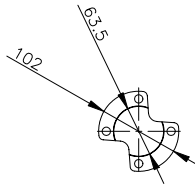

Filler Cap.

Oil Filler Cap.

Fuel Filter.

Sea Water Intake to suit 28mm bore hose.

Wasting Anode.

Starter Motor.

CRANKSHAFT CENTER

REV	DESCRIPTION	DATE	APP'D	DRAWN	NOTES
01					

TITLE  
BF2803 HEAT EXCHANGE  
WITH A HBW250 GEARBOX

DIMENSIONS IN MM (INCH)  $\varnothing$   $\nabla$   
DO NOT SCALE

**BETA MARINE**

TEL: (01453) 835282

FAX: (01453) 835284

BETA MARINE LTD,  
MERRETT'S MILLS,  
BATH ROAD,  
SOUTH WOODCHESTER,  
STROUD, GLOS. GL5 5EU

DRAWN BY:-  
TW  
CHECKED BY:-  
LT

SIZE  
A4  
SCALE  
NTS

DWG NO.  
100-05917

PAGE 1 of 1  
DATE 10/10/03

REV