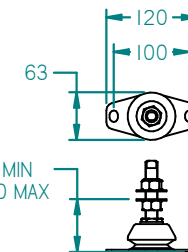

FLEXIBLE MOUNT DETAILS

FLEXIBLE COUPLING DETAILS

REV	DESCRIPTION	DATE	APP'D	DRAWN	NOTES
07	NEW SEA WATER PIPE AND PUMP	03/12/14	LT	TW	

TITLE: **BETA 30 HEAT EXCHANGE TMC40 GEARBOX**

DIMENSIONS IN MM (INCH) DO NOT SCALE PART FILE NAME: 100-01939 02 BETA28 (BD1005) HE TMC40.asm

BETA MARINE

BETA MARINE LTD,
DAVY WAY,
WATERWELLS,
QUEDGELEY,
GLOUCESTER. GL2 2AD, UK

DRAWN BY: TW	SIZE: A4	DWG NO: 100-01939	REV: 08
CHECKED BY: LT	SCALE: NTS	PAGE: 1 of 2	DATE: 19/03/2014

TEL: (01452) 723492