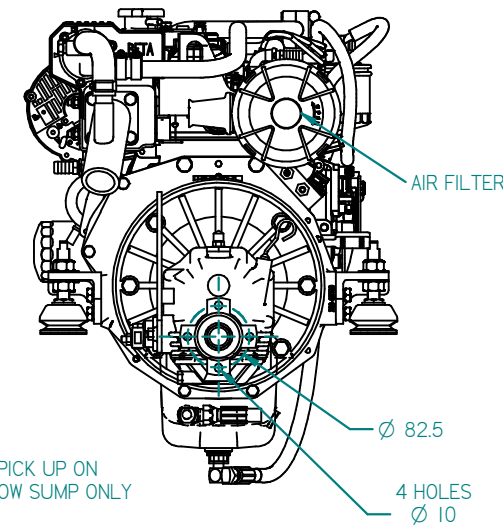

FLEXIBLE MOUNT DETAILS

FLEXIBLE COUPLING DETAILS

REV	DESCRIPTION	DATE	APP'D	DRAWN	NOTES
07	NEW SEA WATER PIPE AND PUMP	03/12/14	LT	TW	

TITLE: **BETA 30 HEAT EXCHANGE TMC40 GEARBOX**

DIMENSIONS IN MM (INCH) DO NOT SCALE PART FILE NAME: 100-01939 02 BETA28 (BD1005) HE TMC40.asm

BETA MARINE

BETA MARINE LTD,
DAVY WAY,
WATERWELLS,
QUEDGELEY,
GLOUCESTER. GL2 2AD, UK

DRAWN BY: TW	SIZE: A4	DWG NO: 100-01939	REV: 08
CHECKED BY: LT	SCALE: NTS	PAGE: 1 of 2	DATE: 19/03/2014

TEL: (01452) 723492