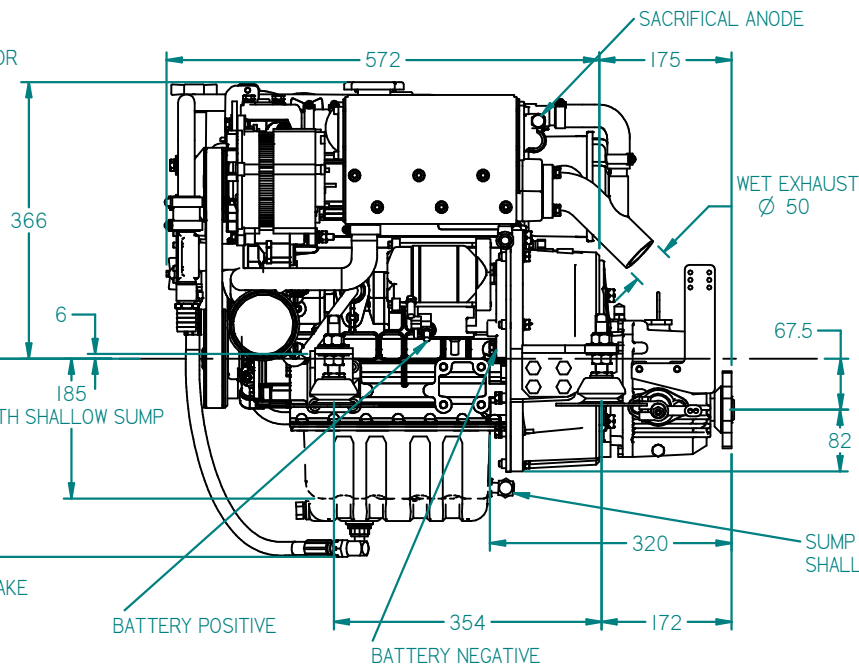

FLEXIBLE MOUNT DETAILS

FLEXIBLE COUPLING DETAILS

REV	DESCRIPTION	DATE	APP'D	DRAWN	NOTES
07	NEW SEA WATER PIPE AND PUMP	03/12/14	LT	TW	

TITLE: **BETA 30 HEAT EXCHANGE TMC40 GEARBOX**

DIMENSIONS IN MM (INCH) DO NOT SCALE PART FILE NAME: 100-01939 02 BETA28 (BD1005) HE TMC40.asm

BETA MARINE

BETA MARINE LTD,
DAVY WAY,
WATERWELLS,
QUEDGELEY,
GLOUCESTER. GL2 2AD, UK

DRAWN BY: TW	SIZE: A4	DWG NO: 100-01939	REV: 08
CHECKED BY: LT	SCALE: NTS	PAGE: 1 of 2	DATE: 19/03/2014

TEL: (01452) 723492