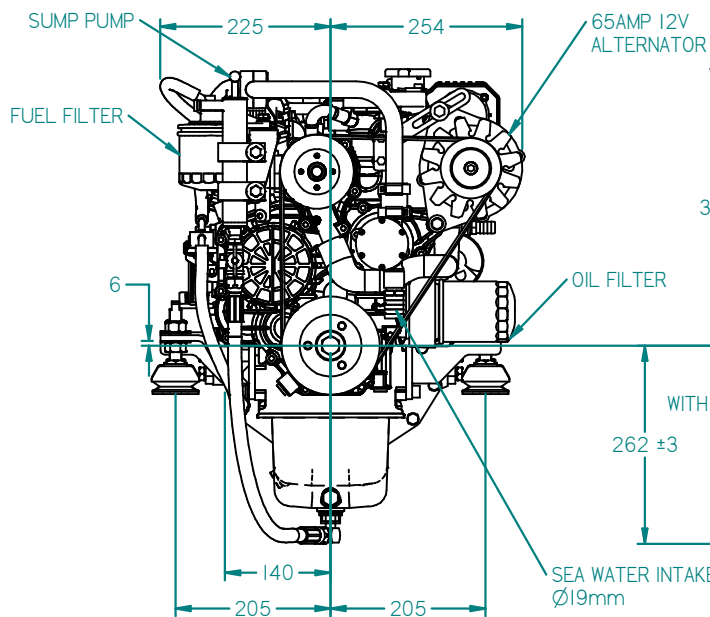

FLEXIBLE MOUNT DETAILS

FLEXIBLE COUPLING DETAILS

REV	DESCRIPTION	DATE	APP'D	DRAWN	NOTES
07	NEW SEA WATER PIPE AND PUMP	03/12/14	LT	TW	

TITLE: **BETA 30 HEAT EXCHANGE TMC40 GEARBOX**

DIMENSIONS IN MM (INCH) DO NOT SCALE PART FILE NAME: 100-01939 02 BETA28 (BD1005) HE TMC40.asm

BETA MARINE

BETA MARINE LTD,
DAVY WAY,
WATERWELLS,
QUEDGELEY,
GLOUCESTER. GL2 2AD, UK

DRAWN BY: TW	SIZE: A4	DWG NO: 100-01939	REV: 08
CHECKED BY: LT	SCALE: NTS	PAGE: 1 of 2	DATE: 19/03/2014

TEL: (01452) 723492